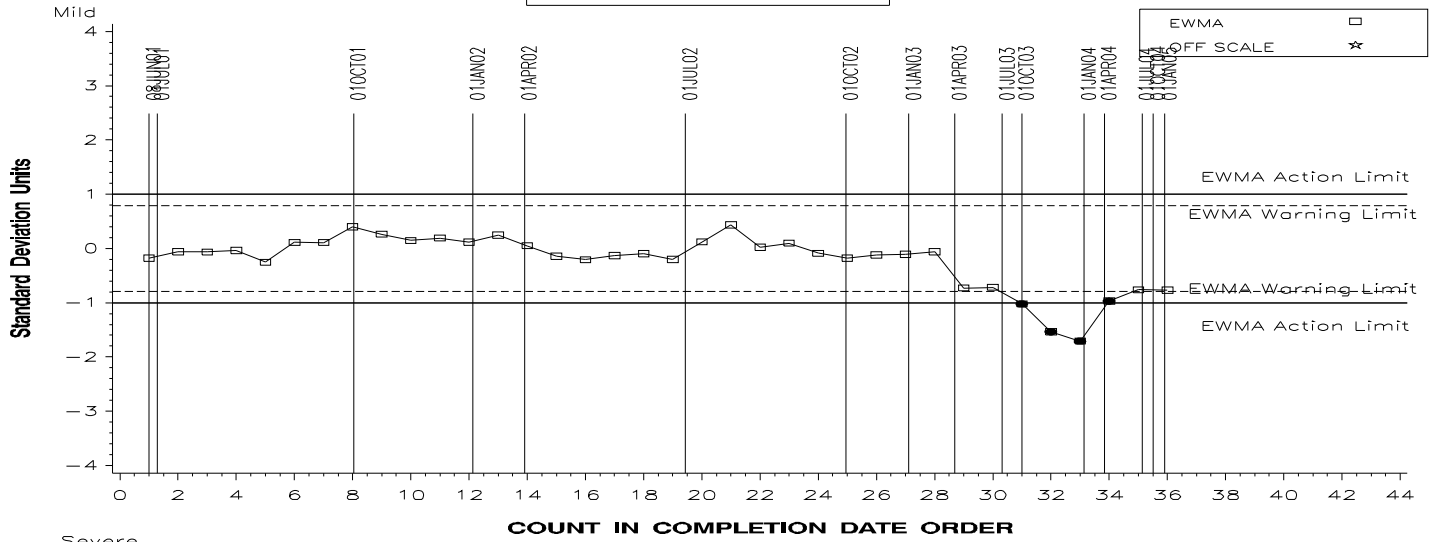

# M11EGR INDUSTRY OPERATIONALLY VALID DATA

## TOP RING WEIGHT LOSS

**LTMS Severity Analysis**

**LTMS Precision Analysis**

**CUSUM Severity Analysis**