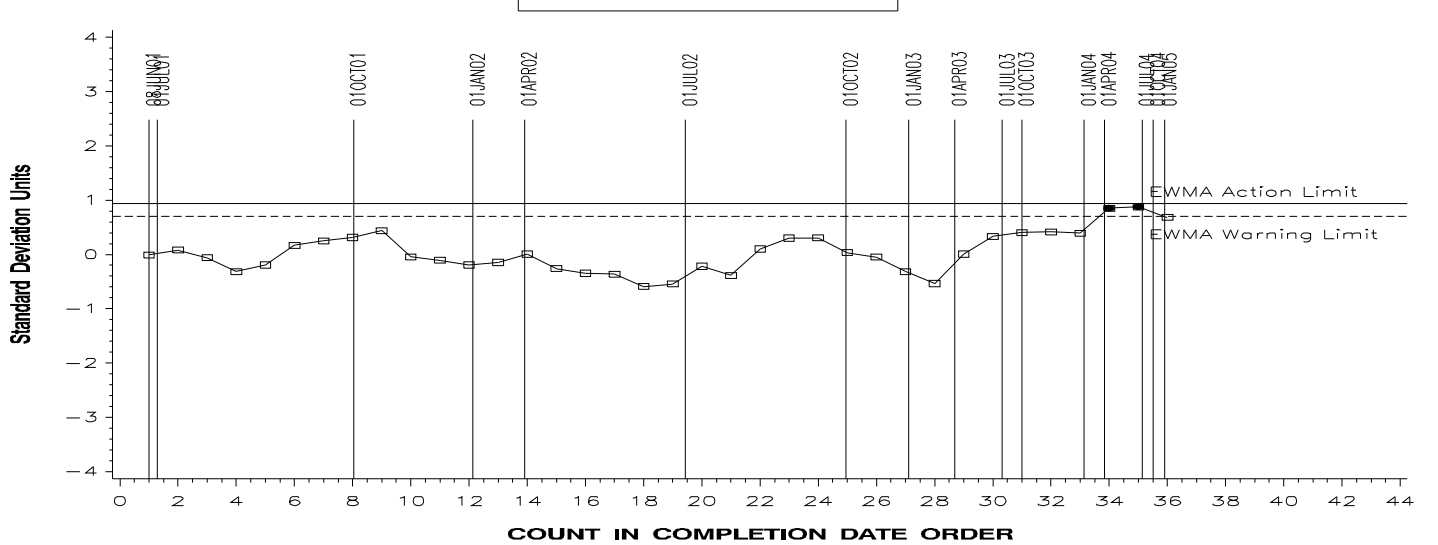

# M11EGR INDUSTRY OPERATIONALLY VALID DATA

## TOP RING WEIGHT LOSS

**LTMS Severity Analysis**

**LTMS Precision Analysis**

**CUSUM Severity Analysis**