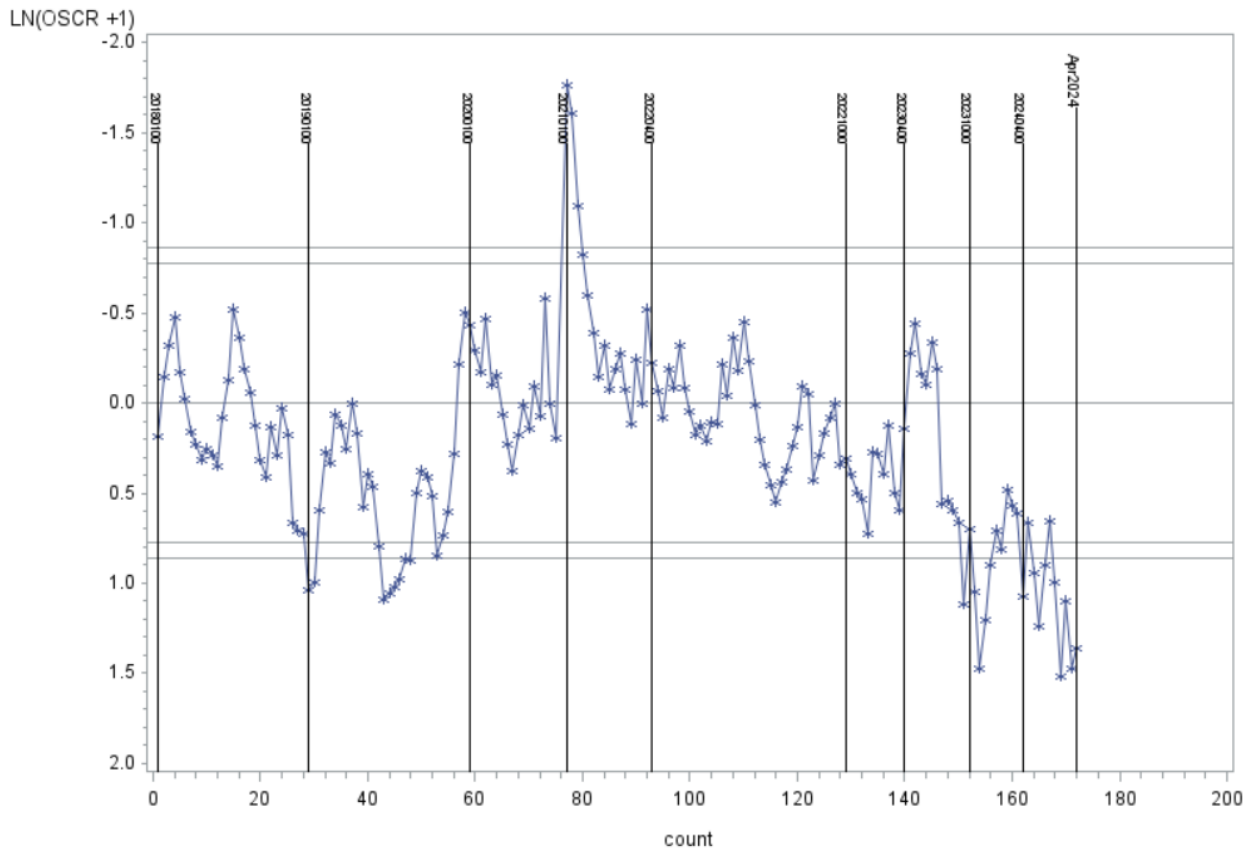

Sequence VH Transformed Oil Screen Clogging EWMA

Sequence VH Transformed Oil Screen Clogging Summation Delta/s