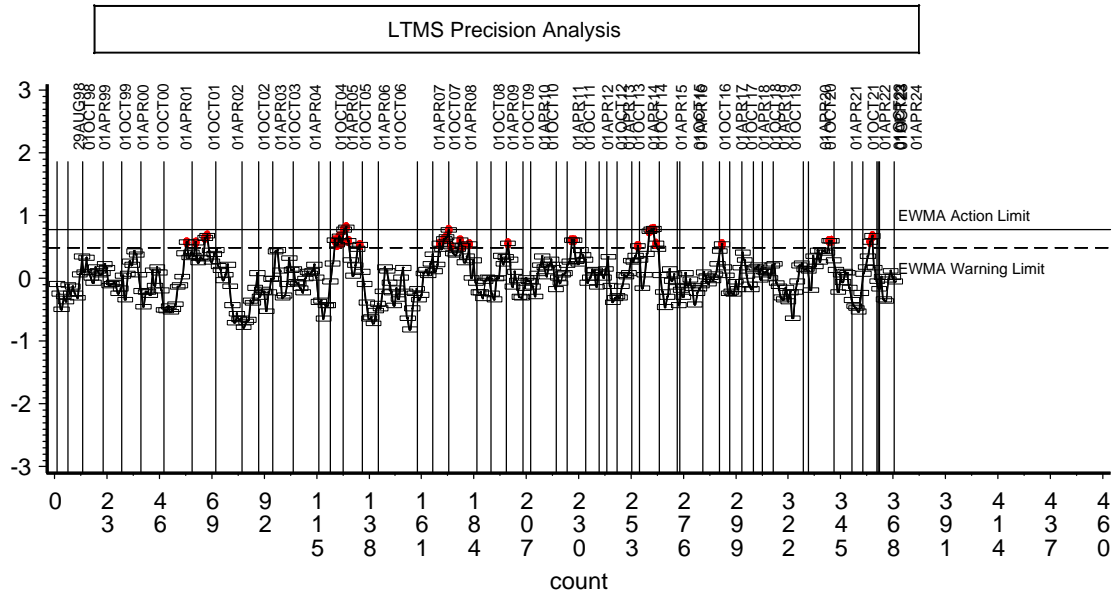

SEQUENCE VIII INDUSTRY OPERATIONALLY VALID DATA

A Program of ASTM International

FINAL BEARING WEIGHT LOSS

Mild

Standard Deviation Units

Severe

Standard Deviation Units

Standard Deviation Units