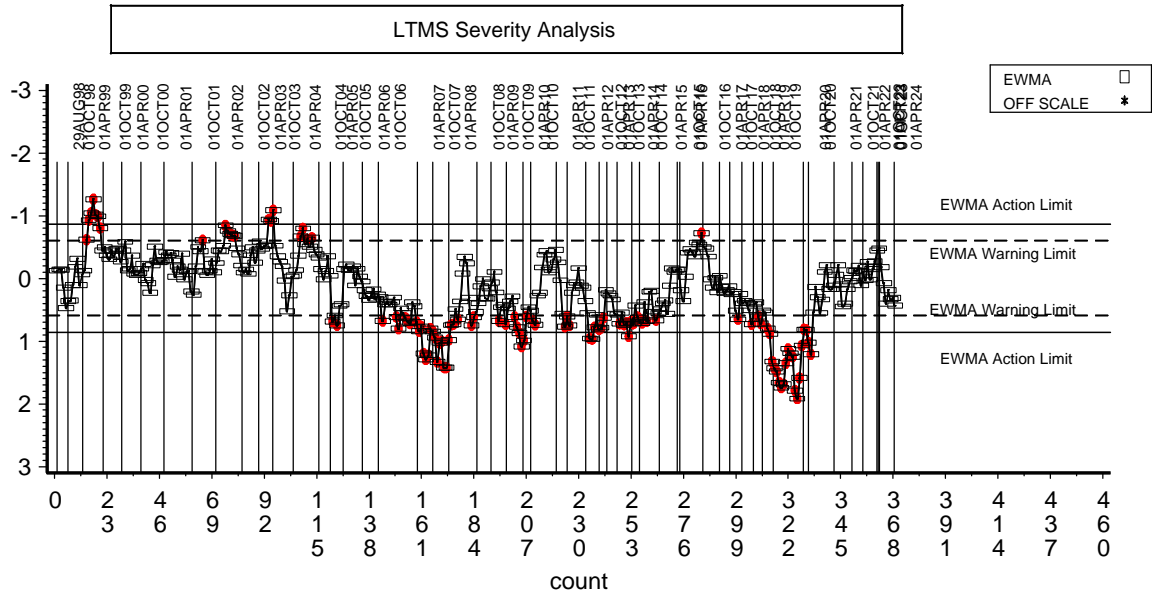

SEQUENCE VIII INDUSTRY OPERATIONALLY VALID DATA

A Program of ASTM International

FINAL BEARING WEIGHT LOSS

Mild

Standard Deviation Units

Severe

Standard Deviation Units

Standard Deviation Units