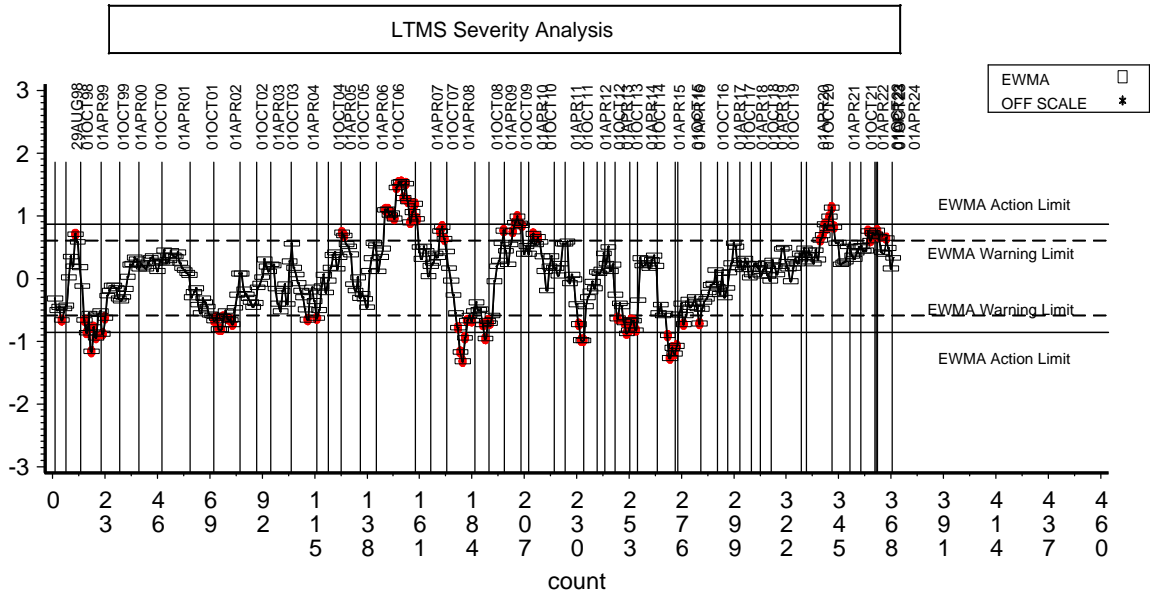

SEQUENCE VIII INDUSTRY OPERATIONALLY VALID DATA

A Program of ASTM International

STRIPPED VIS. @ 100 DEG C

Mild

Standard Deviation Units

Severe

Standard Deviation Units

Standard Deviation Units