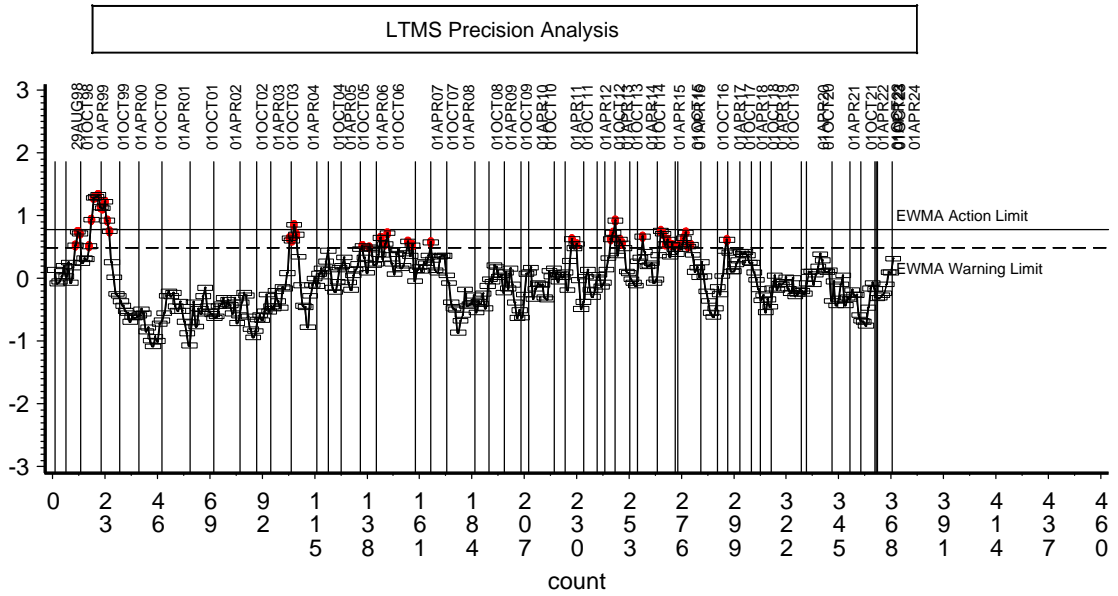

SEQUENCE VIII INDUSTRY OPERATIONALLY VALID DATA

A Program of ASTM International

STRIPPED VIS. @ 100 DEG C

Mild

Standard Deviation Units

Severe

Standard Deviation Units

Standard Deviation Units