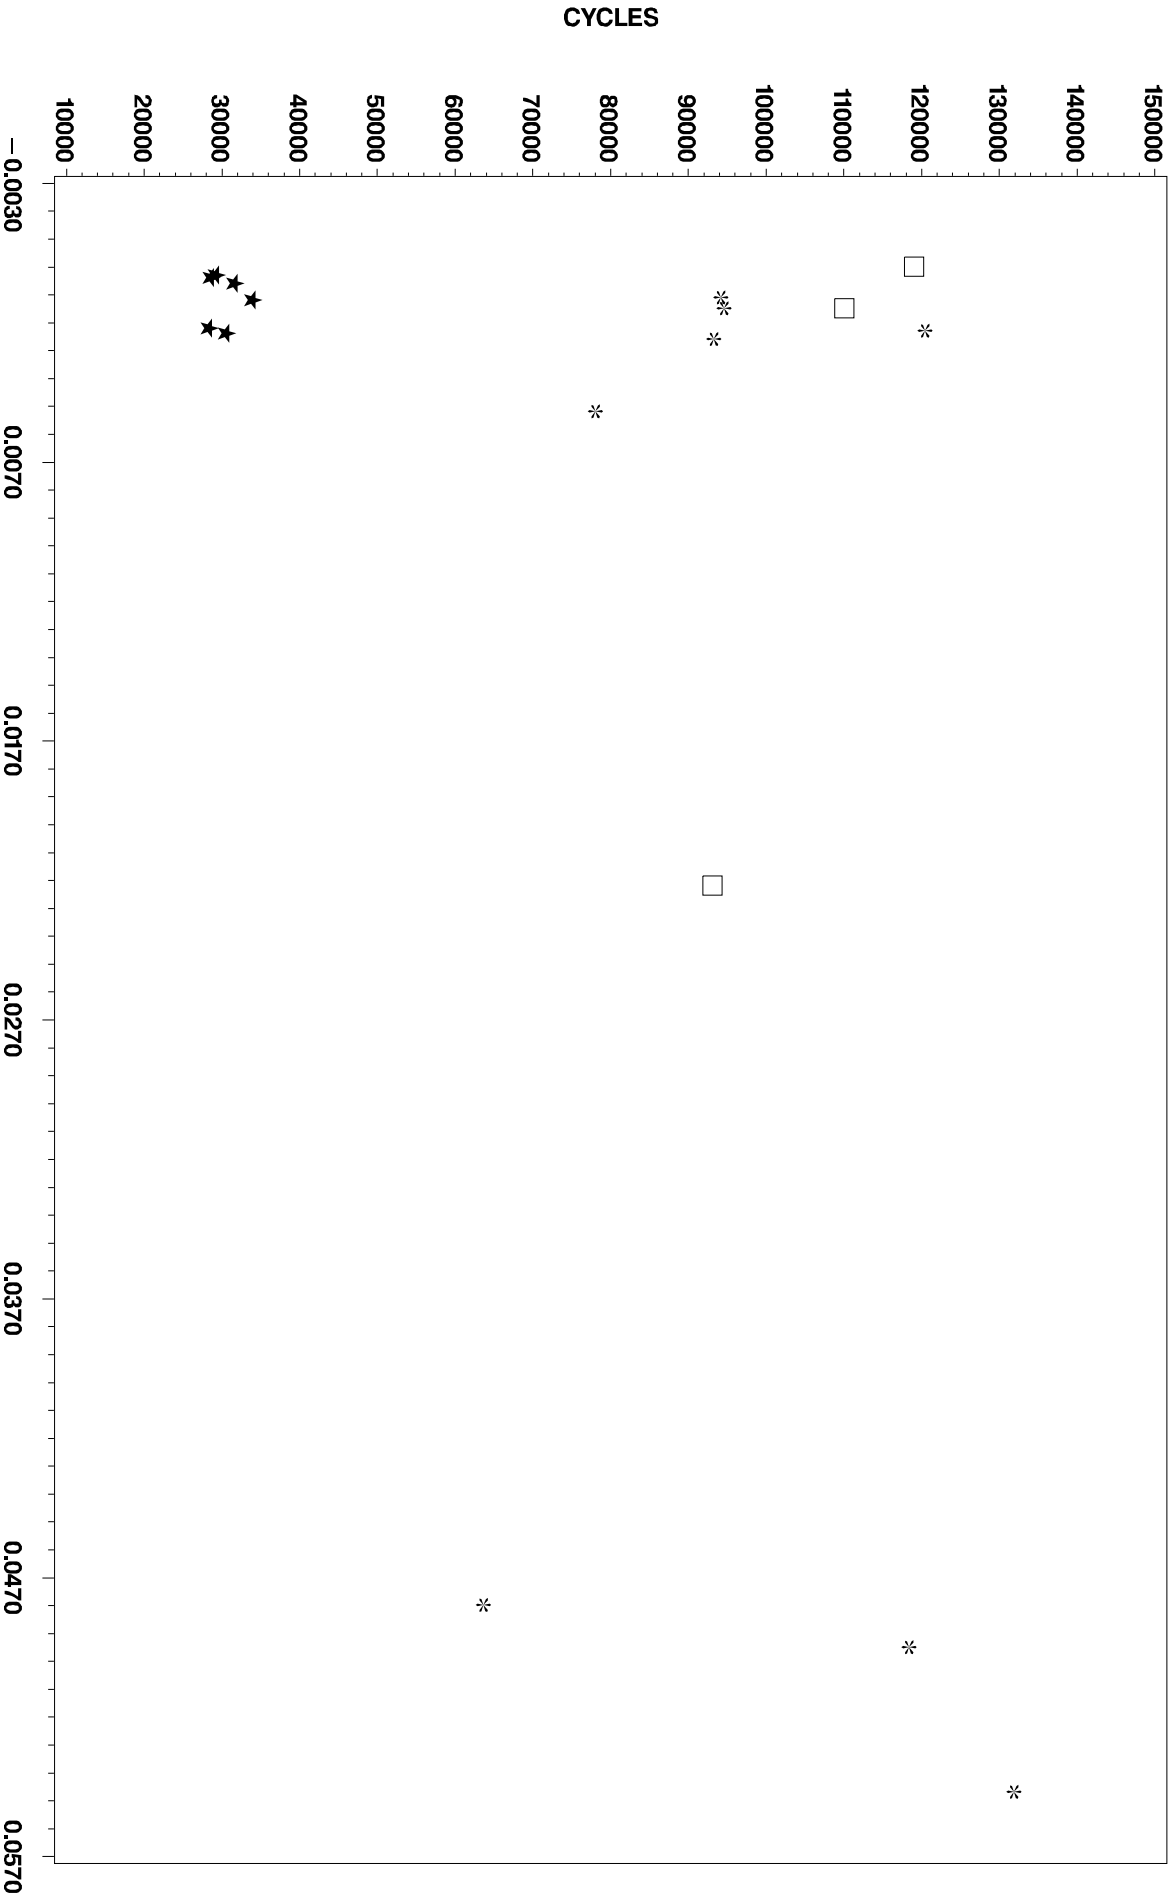

# Configuration 1 Hardware

CYCLES VS AVERAGE FORK WEAR

Average Fork Wear  
TMC OIL CODE    ★ ★ ★ 150-2    □ □ □ 151-2    \* \* \* 151-3